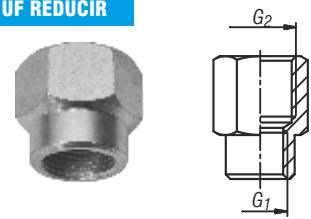

Art.	G
55	1/4"
56	3/8"
57	1/2"
100	3/4"

**BOJLERSKI DUPLI NIPL - REDUCIR**

Art.	G <sub>1</sub>	G <sub>2</sub>
58	1/4"	3/8"
59	1/4"	1/2"
60	3/8"	1/2"
99	1/2"	3/4"

**BOJLERSKA NIPL REDUKCIJA**

Art.	G <sub>1</sub>	G <sub>2</sub>
165	1/4"	3/8"
61	1/4"	1/2"
62	3/8"	1/2"
89	1/2"	3/4"

**BOJLERSKA REDUKCIJA KLASIK**

Art.	G <sub>1</sub>	G <sub>2</sub>
63	3/8"	1/4"
64	1/2"	1/4"
65	1/2"	3/8"
97	3/4"	1/2"
119	3/4"	3/8"
120	3/4"	1/4"

**MUF KLASIK**

Art.	G
66	1/4"
67	3/8"
95	1/2"
102	3/4"

**MUF REDUCIR**